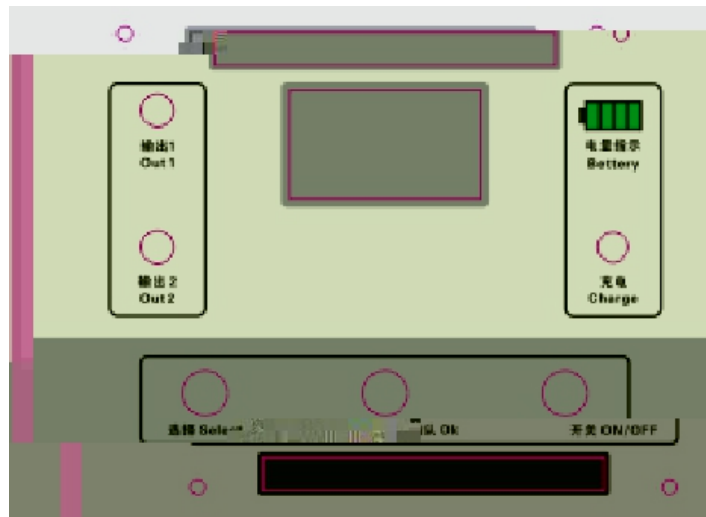

470× 380× 210mm 15.5kg 506S

mm	30	40	50	60	70	80	90	100
	PS27C8		PS37C8		PS47C8		PS57C8	

						35kV	35kV
						S1	S1
S1	5	50	PS57C8	50			

2

" " AC 220 " 0 "

" " AC220V / AC220V

" " 220

1 2 1 2